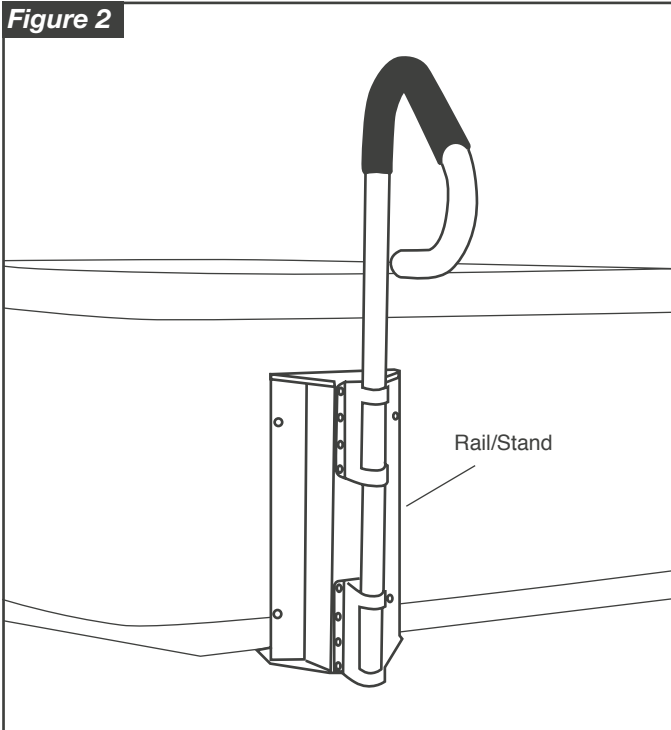

SAFE-T-RAIL

Installation Instructions

Step #1

Slip black mounting brackets on rail and determine desired rail locations on spa cabinet.

Step #2

With rail location determined, mount top black bracket at the highest point on the cabinet using the 8 - #12 screws provided. (See Fig. 1)

Note: To prevent splitting of the cabinet pre-drill screw holes with 1/8" drill bit.

Step #3

With top bracket mounted adjust rail height to clear the top of the spa by a minimum of 1" and mount bottom bracket.

Step #4

The Safe-T-Rail can be rotated either in or out of the spa by depressing button lock in bottom black bracket and locked into the desired position.

Note: Rail/Stand is an ideal option, when the wood cabinet may not be strong enough to support the Safe-T-Rail. (See Fig. 2)

You are done!